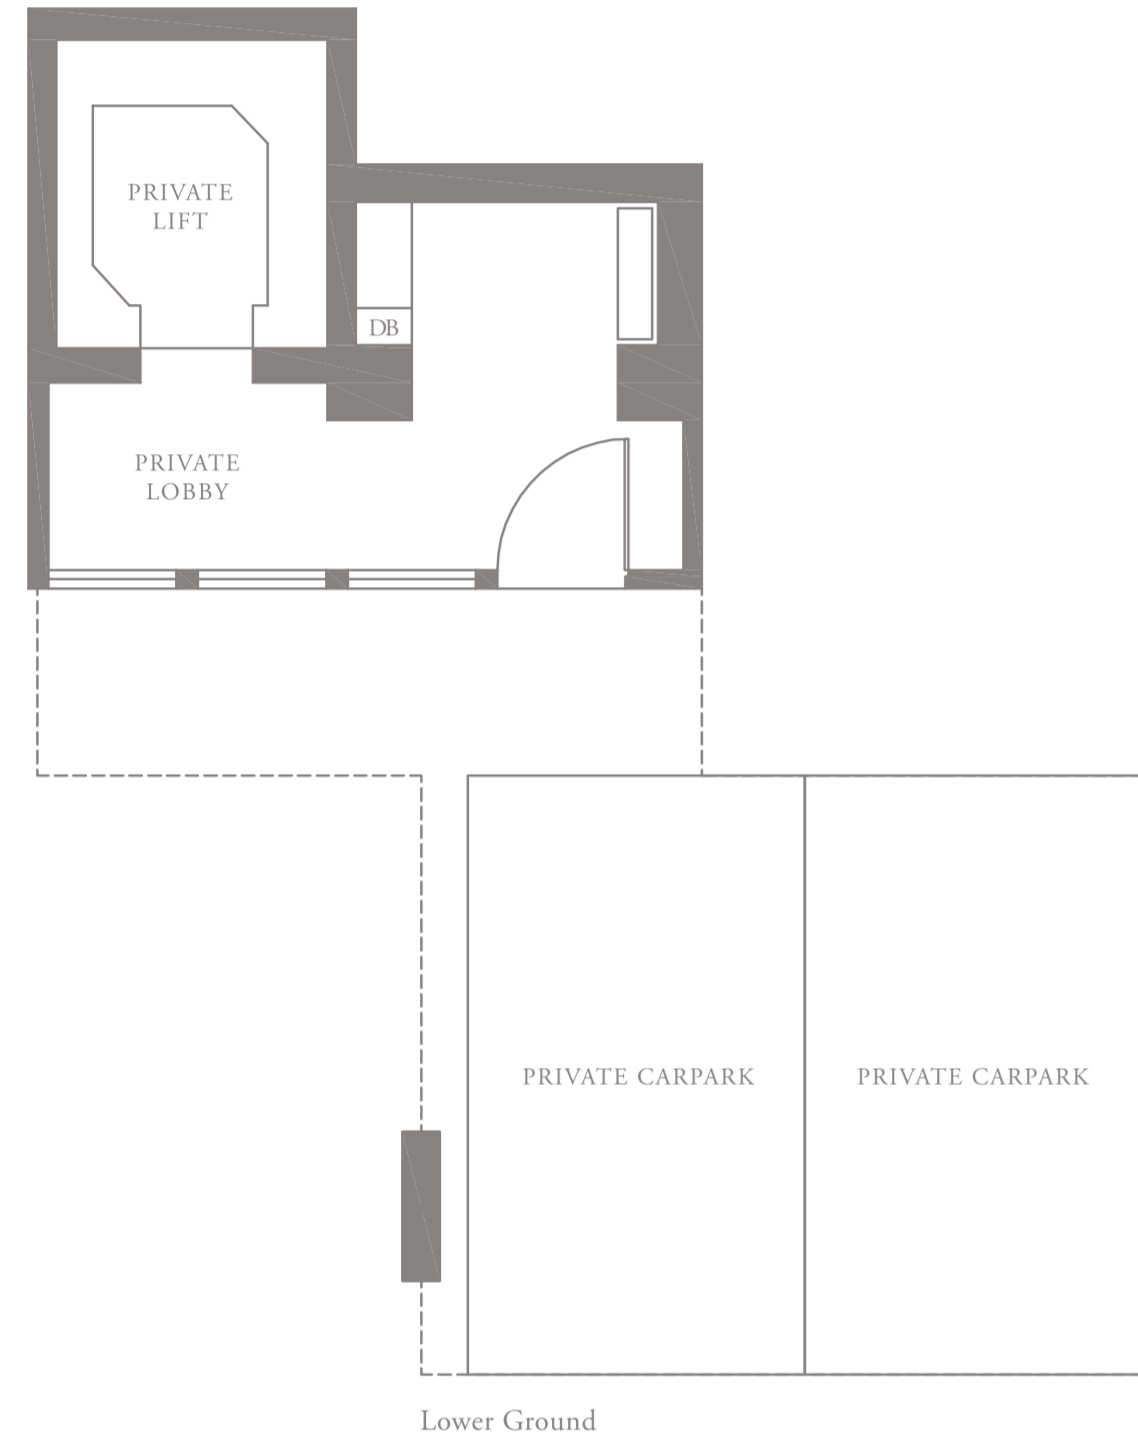

MEYER HOUSE

4-BEDROOM . TYPE 4D.5

Unit 05-12

307 sqm, 3305 sqft

- Full-height Sunshading Fin
- Half-height Sunshading Fin

LEVEL 5