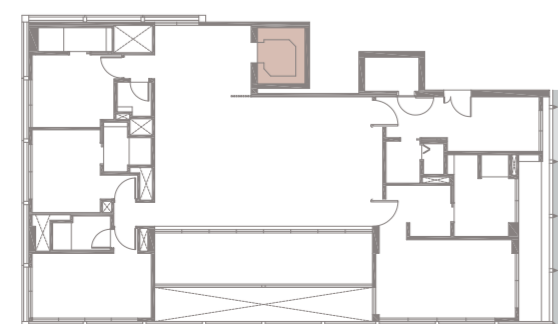

LEVEL 4 TYPE 4D.4