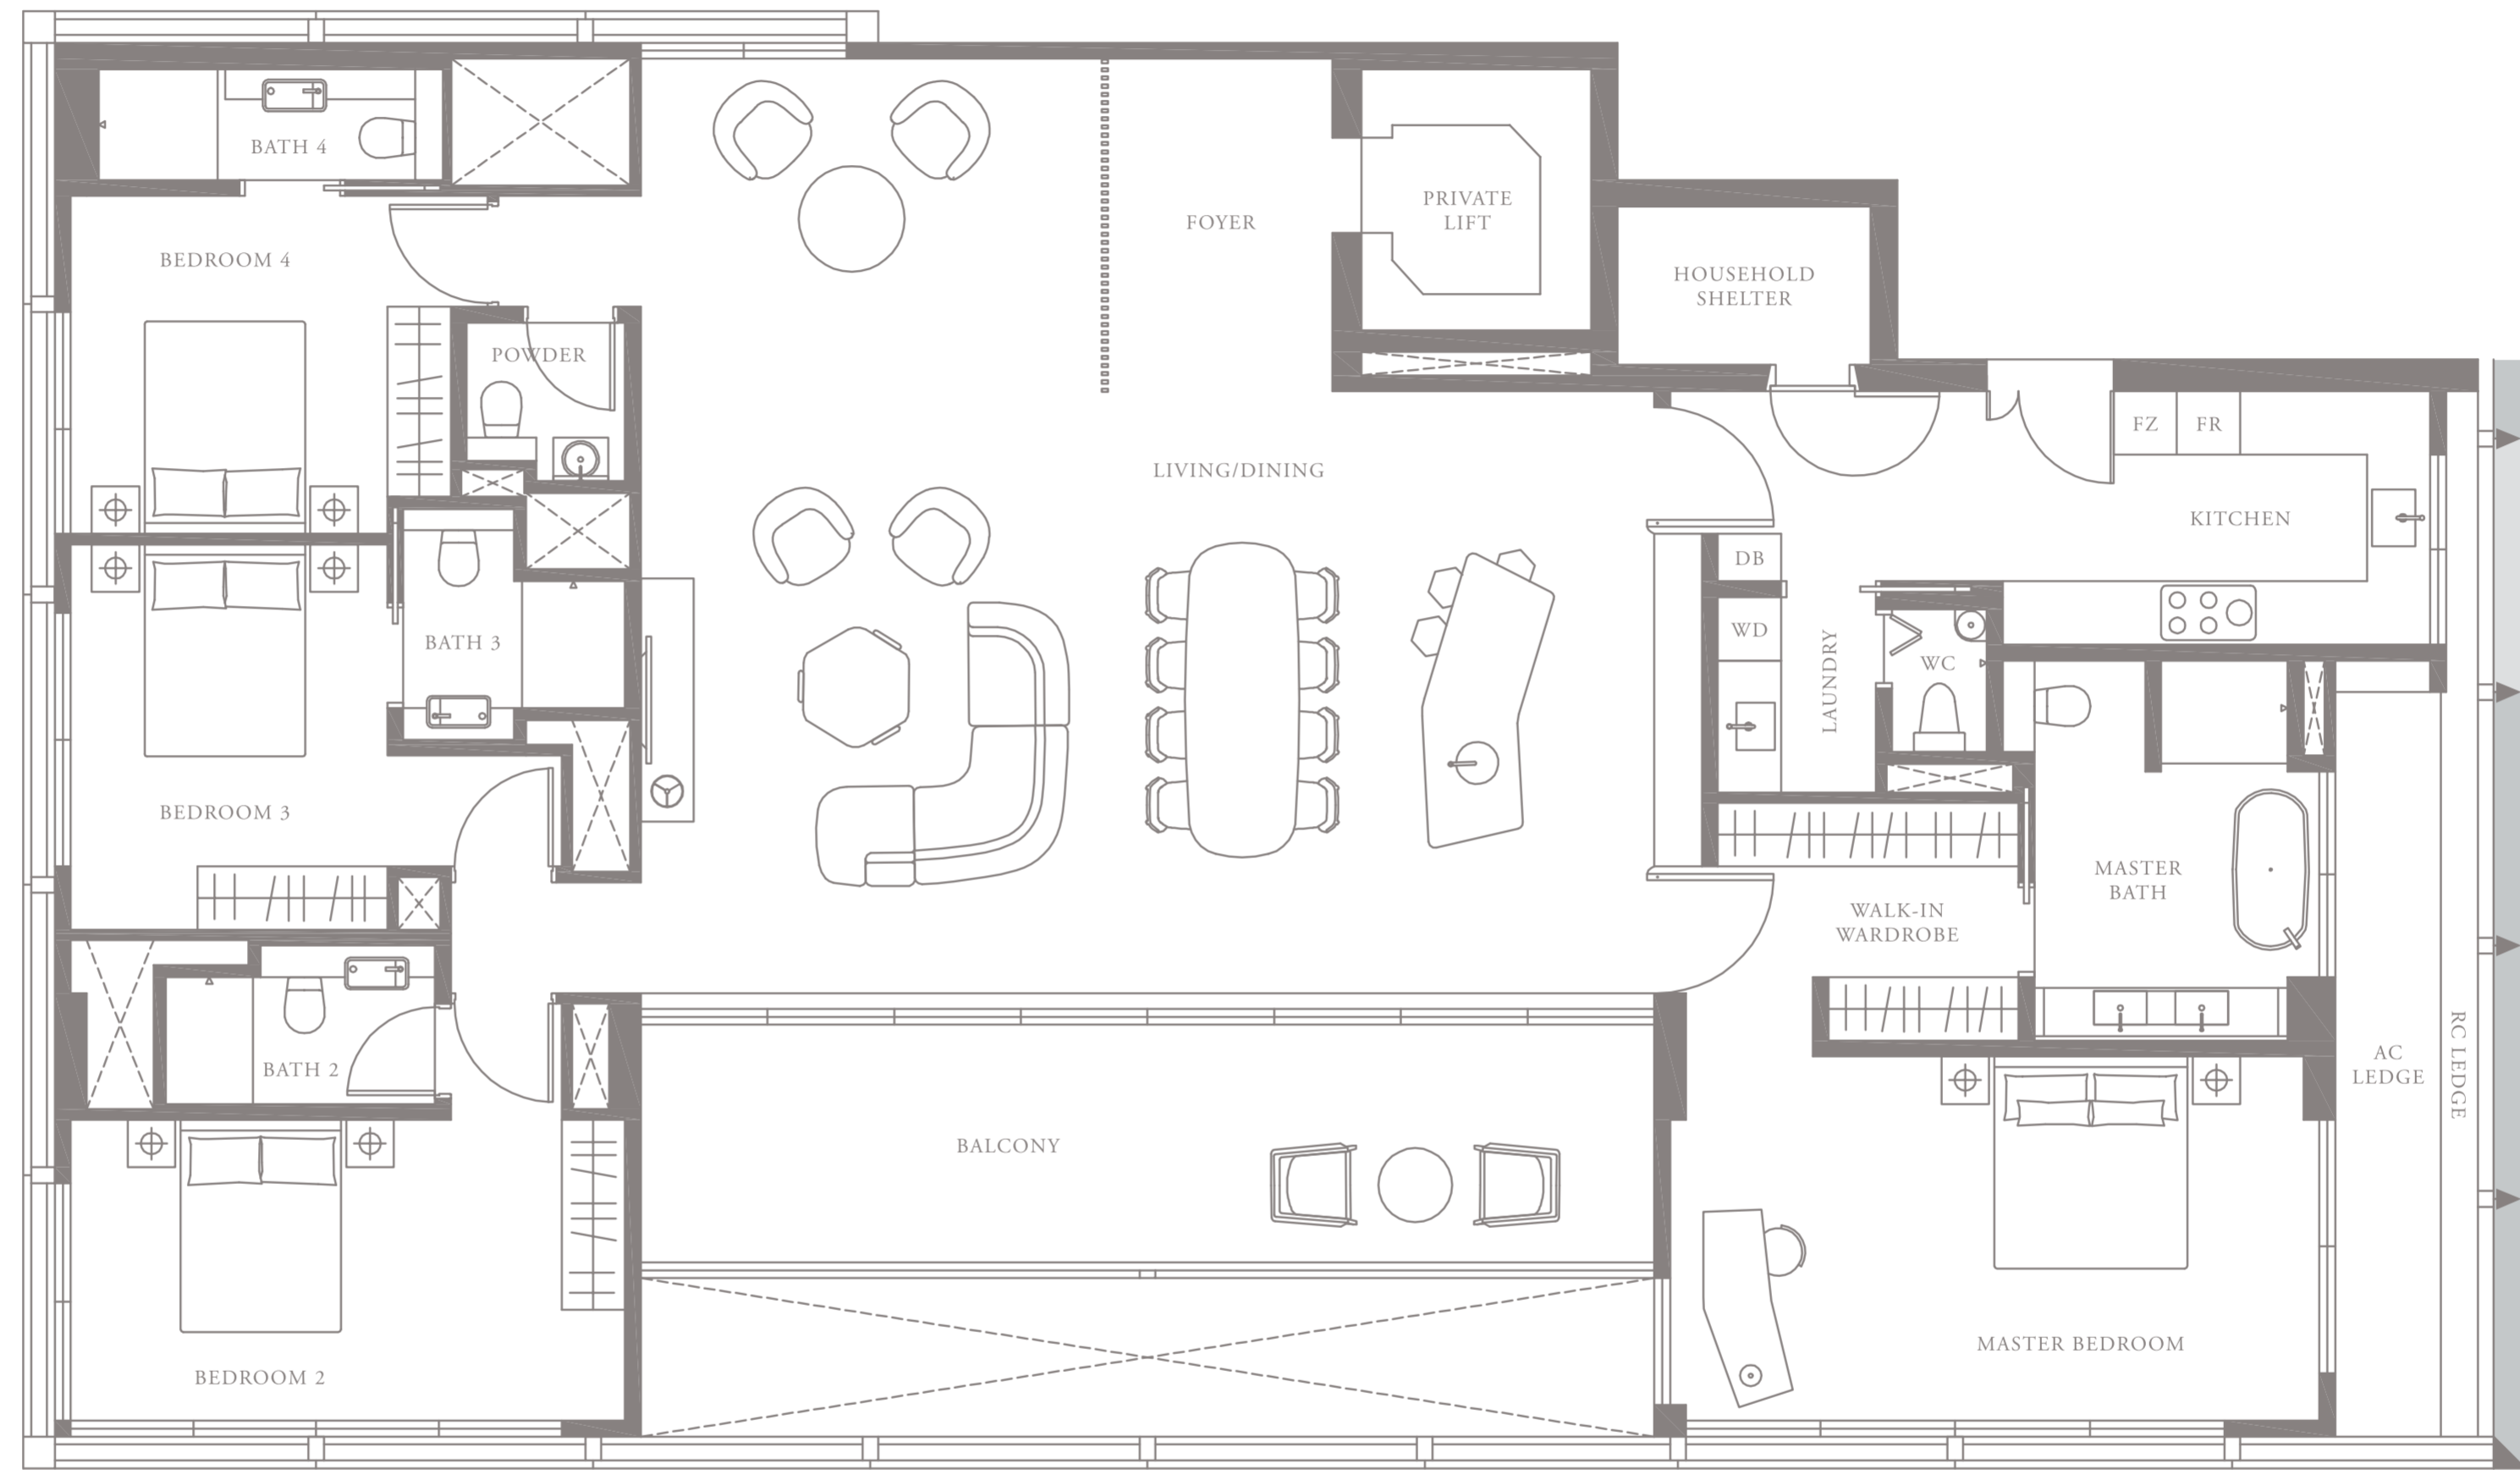

MEYER HOUSE

4-BEDROOM . TYPE 4D.5

Unit 05-12

307 sqm, 3305 sqft

- Full-height Sunshading Fin
- Half-height Sunshading Fin

LEVEL 5