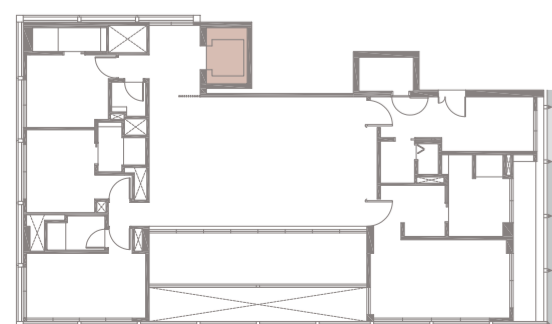

LEVEL 3 TYPE 4D.3