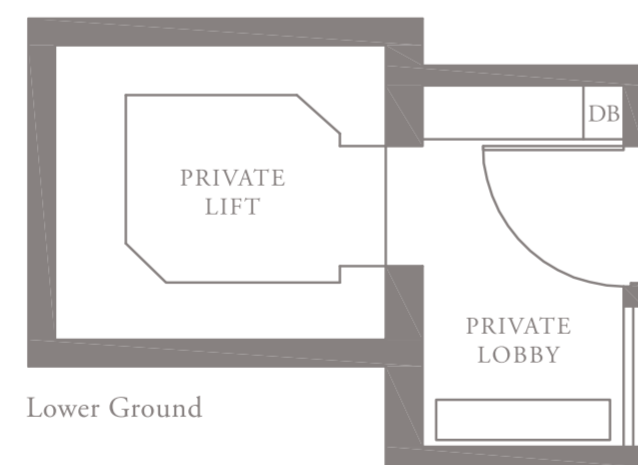

MEYER HOUSE

3-BEDROOM . TYPE 3B.3

Unit 03-08

174 sqm, 1873 sqft

- Full-height Sunshading Fins
- Half-height Sunshading Fins

LEVEL 3