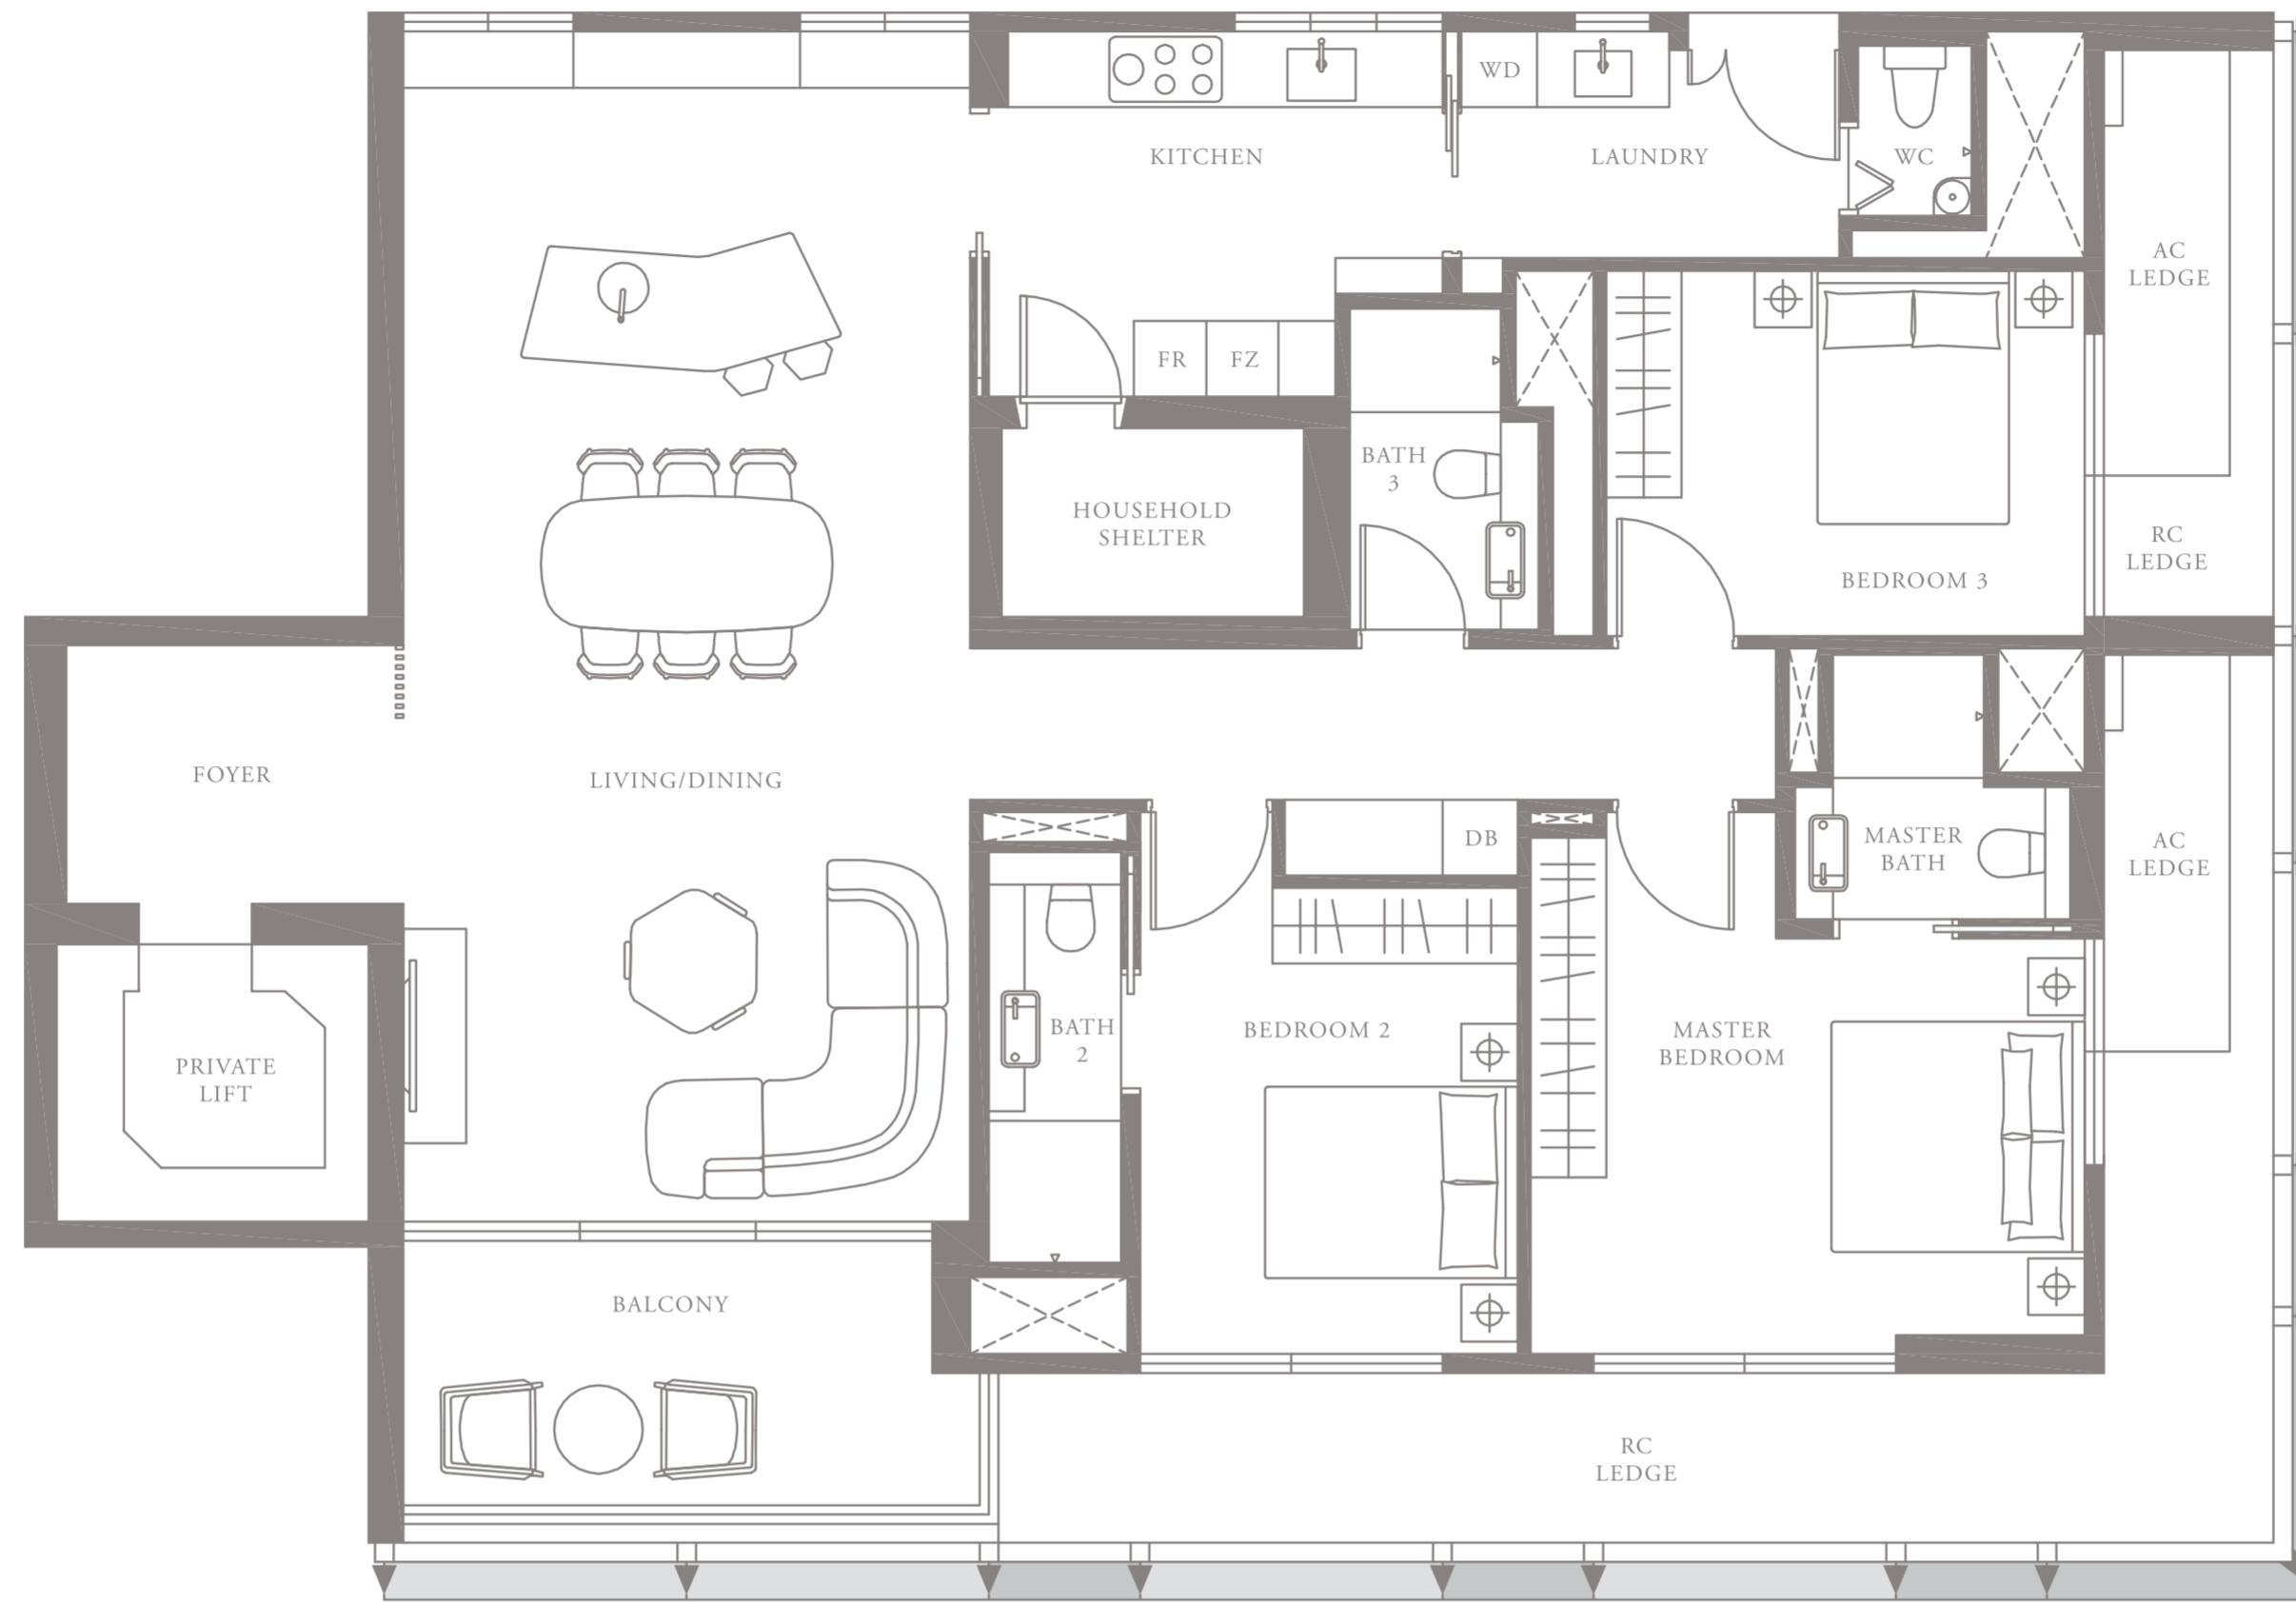

MEYER HOUSE

3-BEDROOM . TYPE 3B.3

Unit 03-08

174 sqm, 1873 sqft

- Full-height Sunshading Fins
- Half-height Sunshading Fins

LEVEL 3