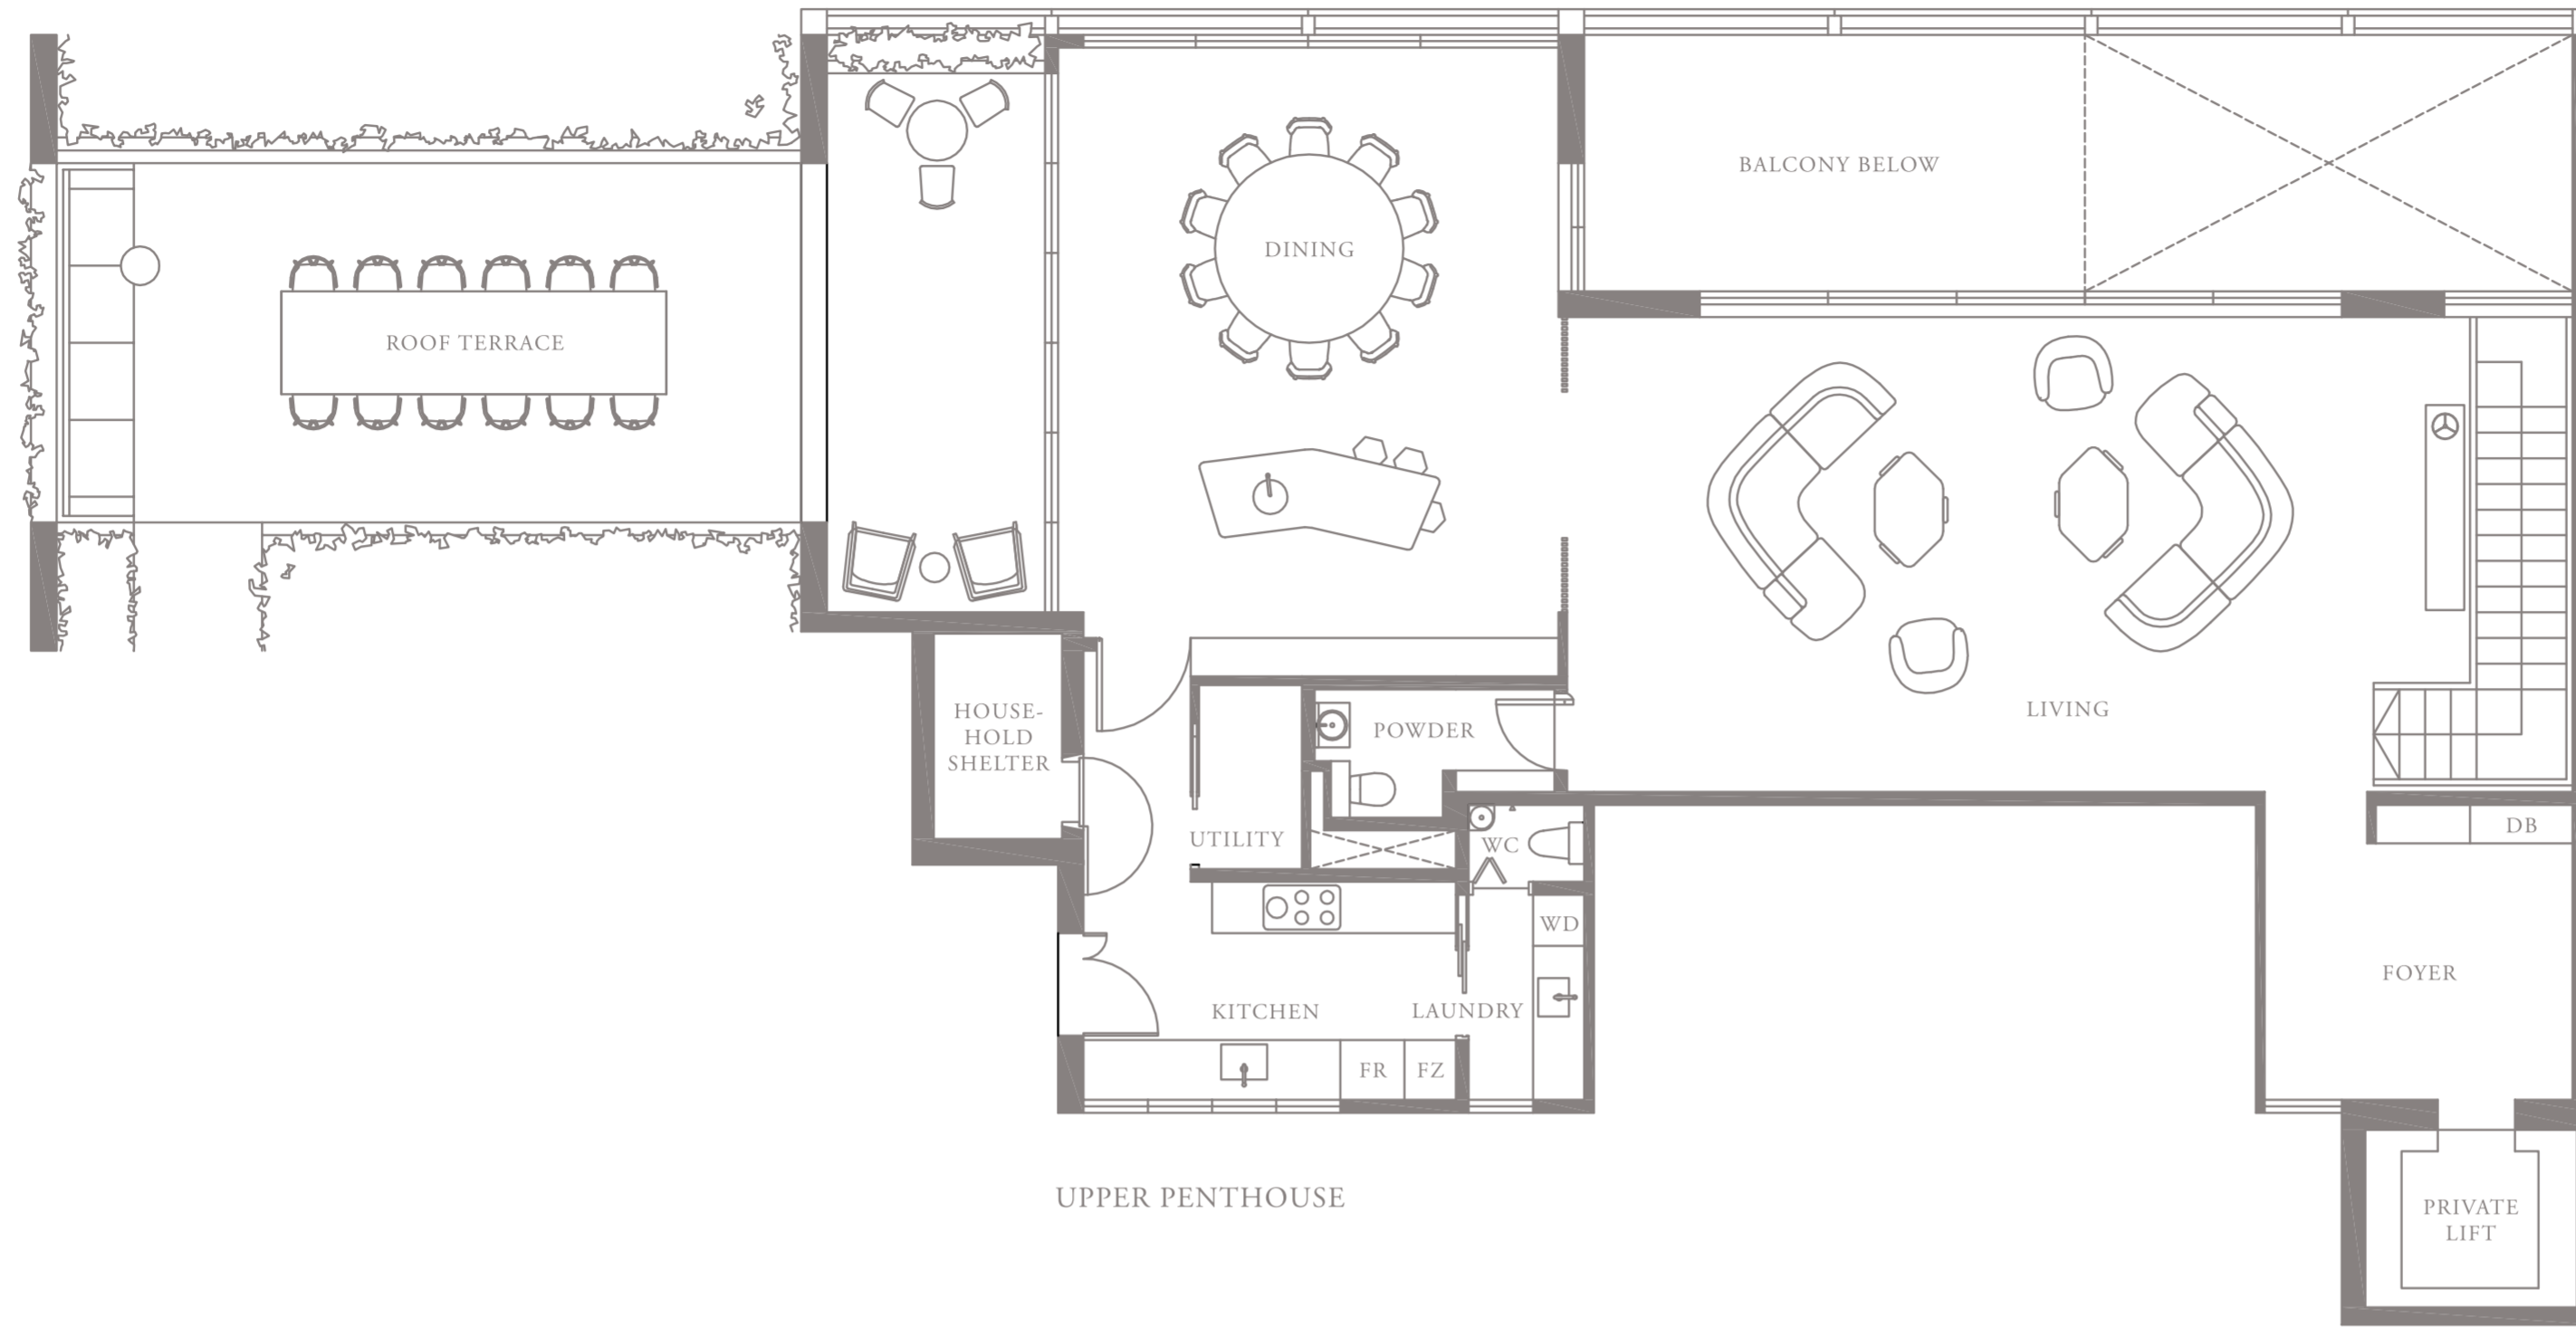

MEYER HOUSE

PENTHOUSE 4

Unit 05-07

528 sqm, 5683 sqft

- Full-height Sunshading Fins
- Half-height Sunshading Fins