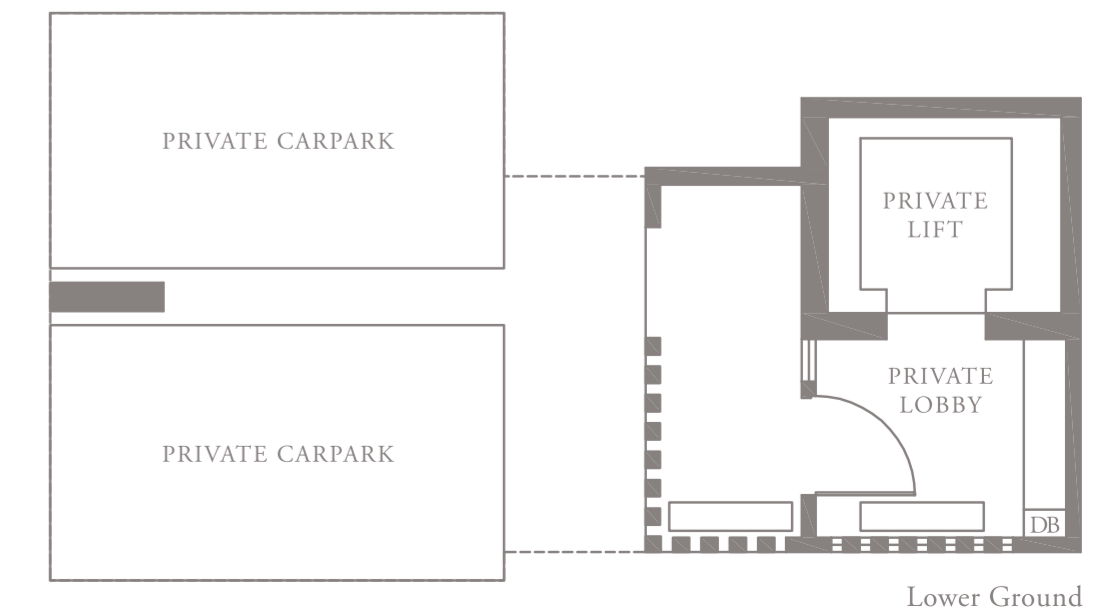

MEYER HOUSE

PENTHOUSE 4

Unit 05-07

528 sqm, 5683 sqft

- Full-height Sunshading Fins
- Half-height Sunshading Fins