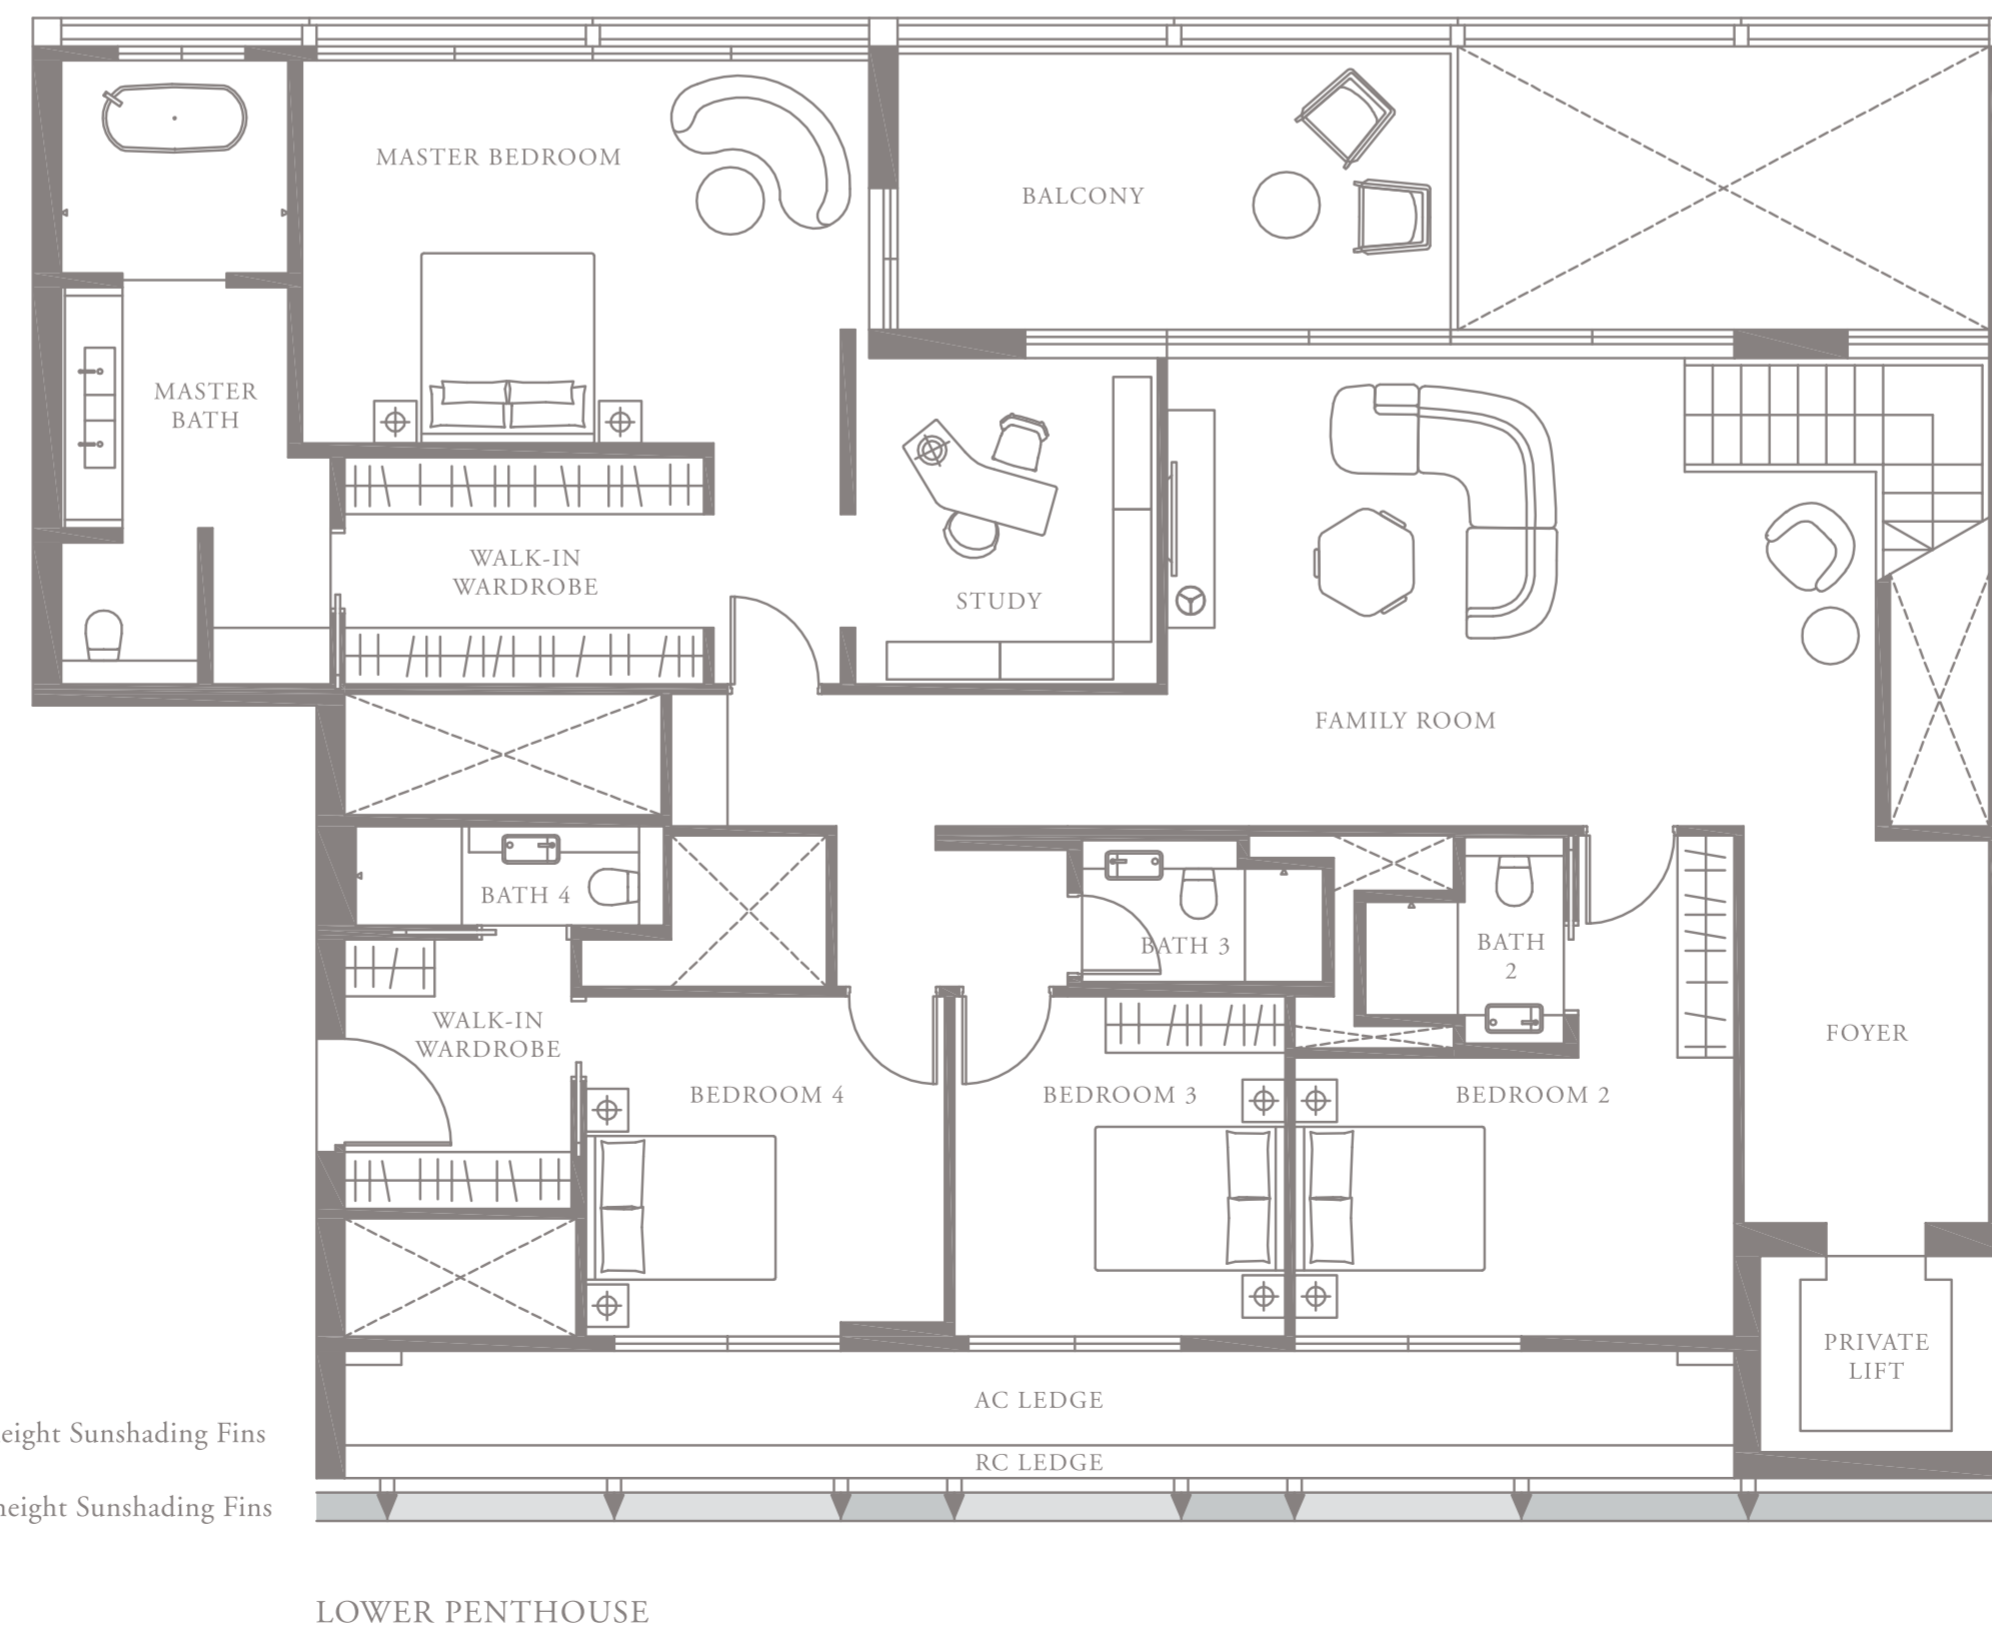

MEYER HOUSE

PENTHOUSE 4

Unit 05-07

528 sqm, 5683 sqft

- Full-height Sunshading Fins
- Half-height Sunshading Fins