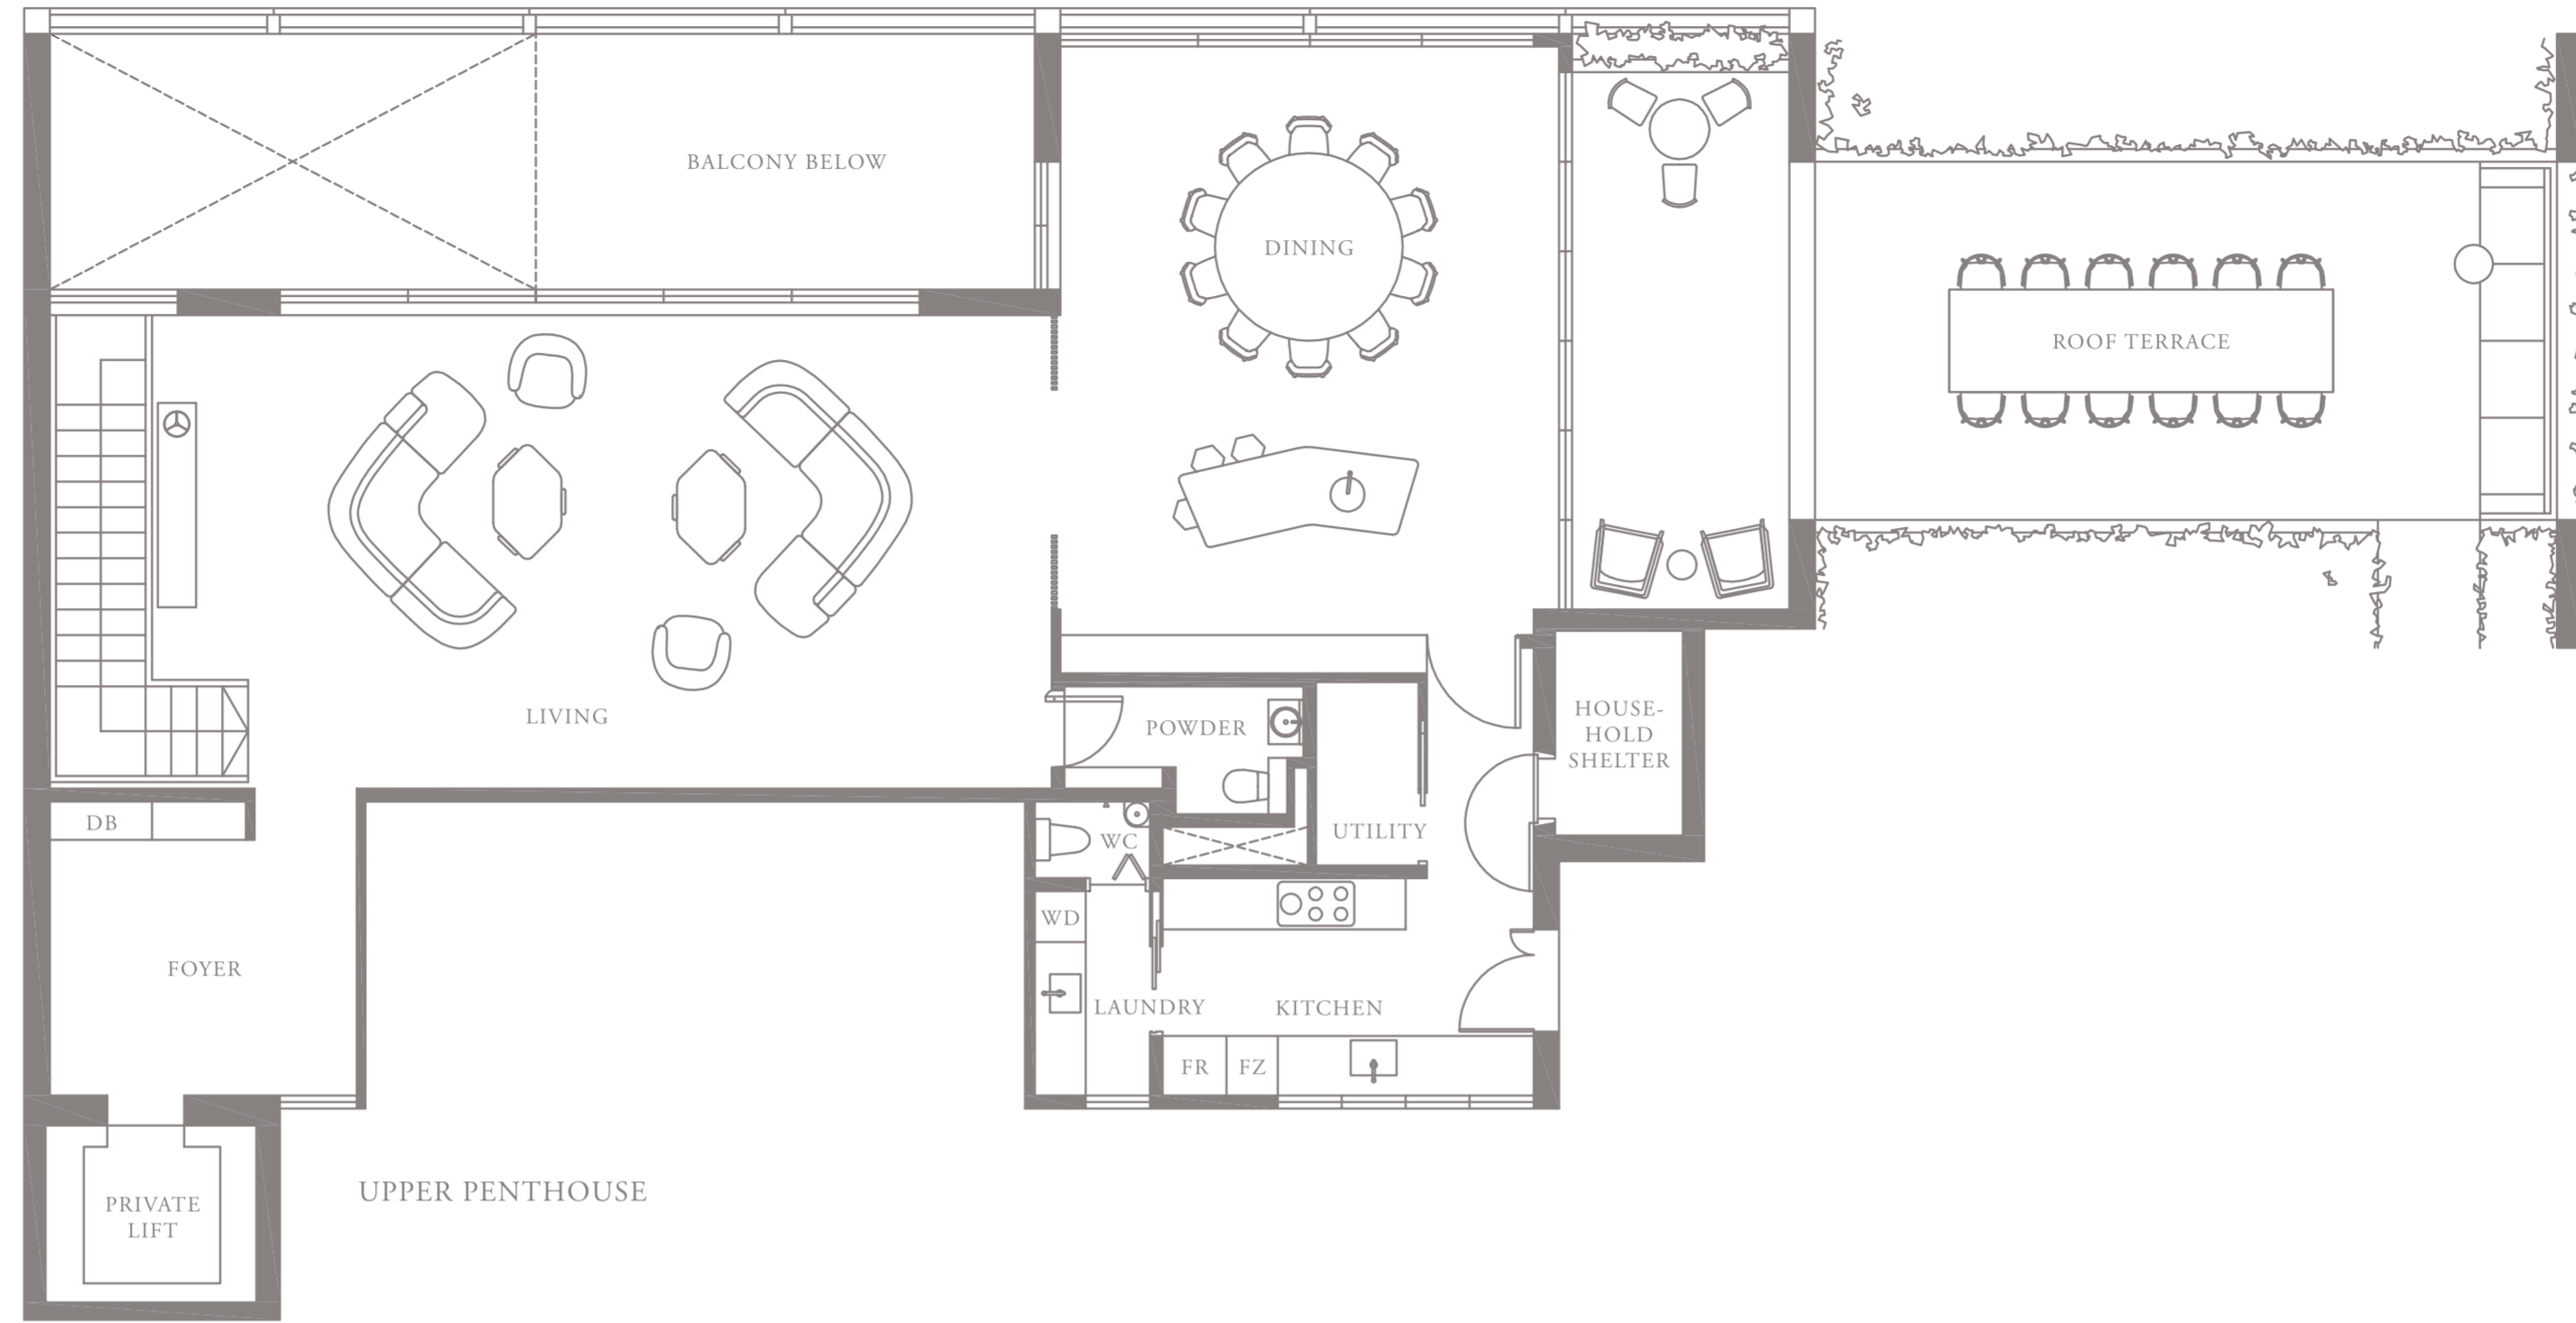

MEYER HOUSE

PENTHOUSE 1

Unit 05-02

527 sqm, 5673 sqft

- Full-height Sunshading Fins
- Half-height Sunshading Fins