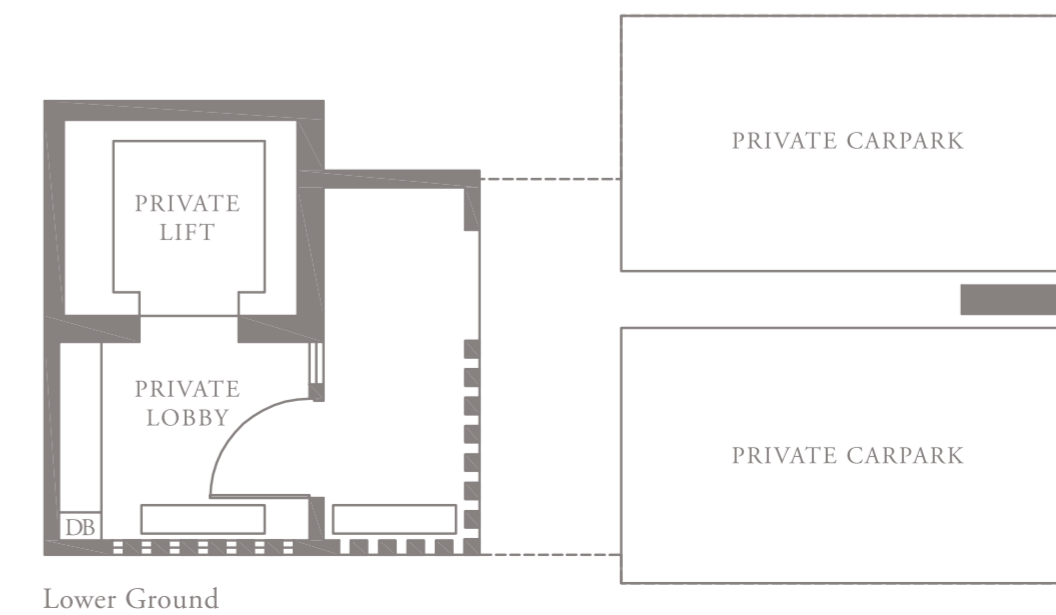

MEYER HOUSE

PENTHOUSE 1

Unit 05-02

527 sqm, 5673 sqft

- Full-height Sunshading Fins
- Half-height Sunshading Fins