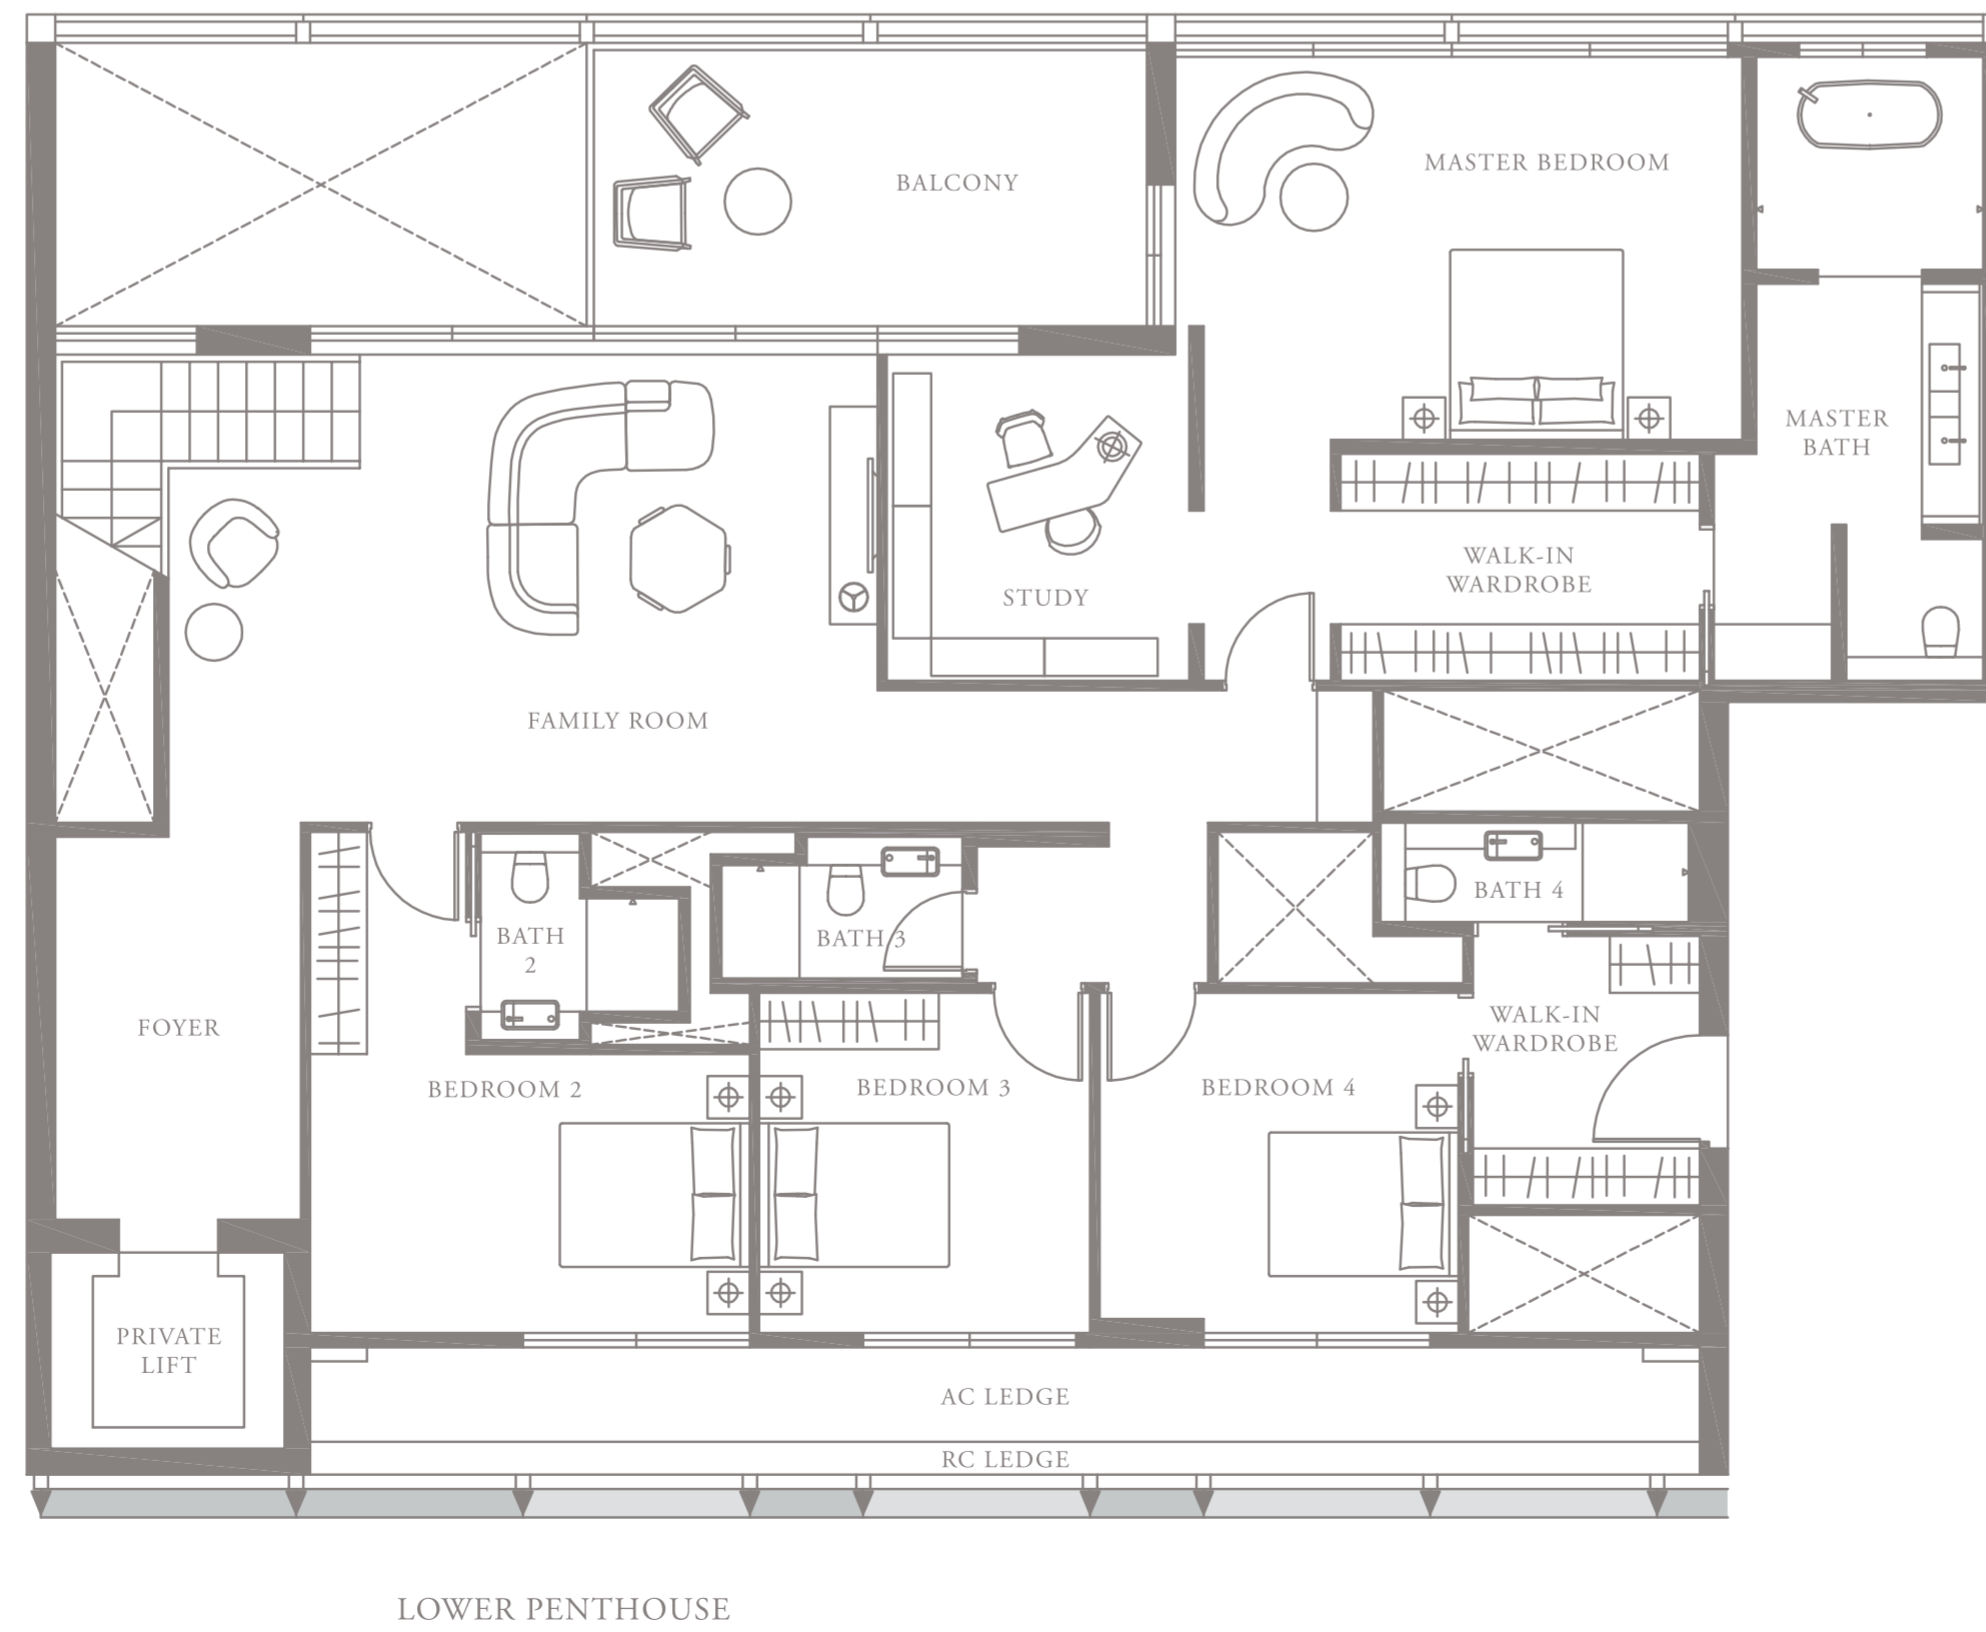

MEYER HOUSE

PENTHOUSE 1

Unit 05-02

527 sqm, 5673 sqft

- Full-height Sunshading Fins
- Half-height Sunshading Fins