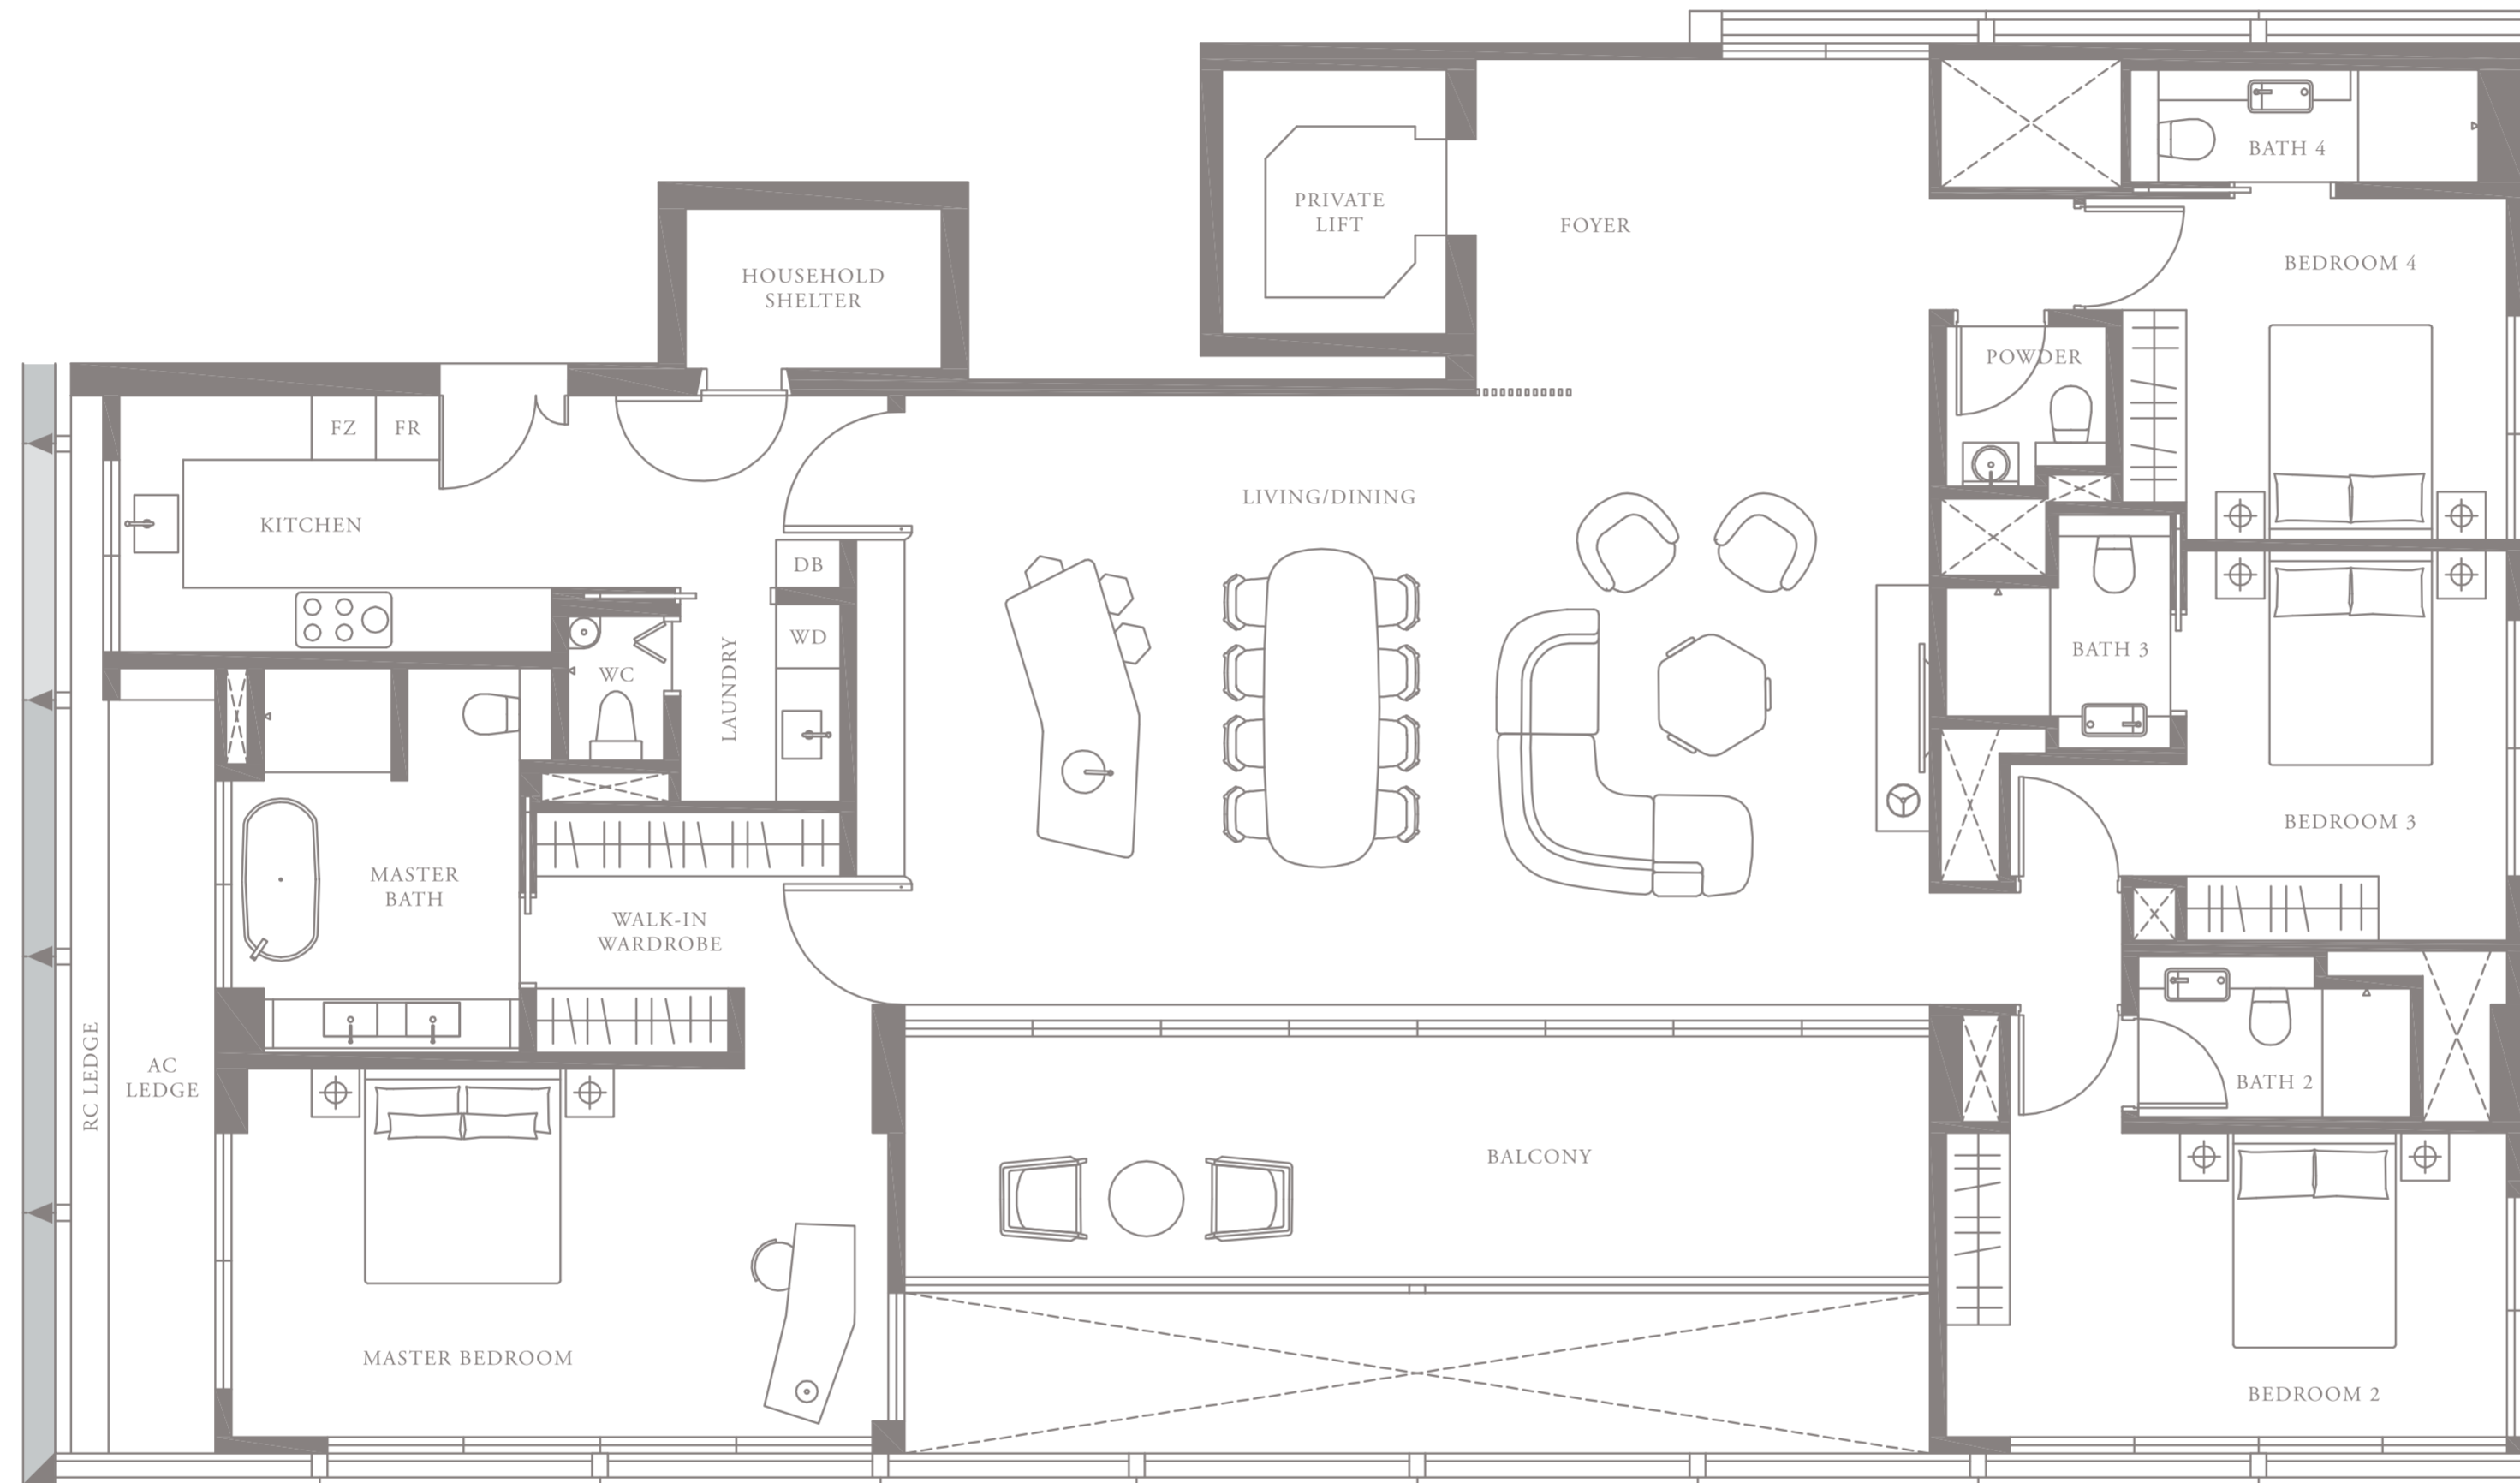

MEYER HOUSE

4-BEDROOM . TYPE 4C.4

Unit 04-01

285 sqm, 3068 sqft

- Full-height Sunshading Fin
- Half-height Sunshading Fin

LEVEL 4