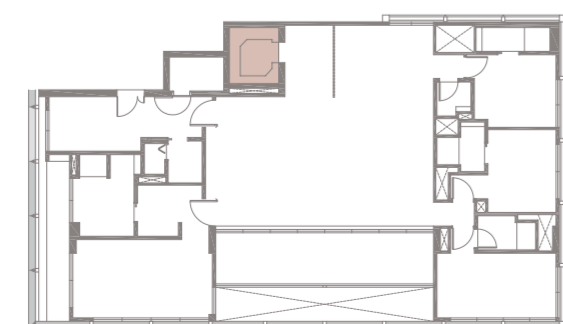

LEVEL 5 TYPE 4C.5