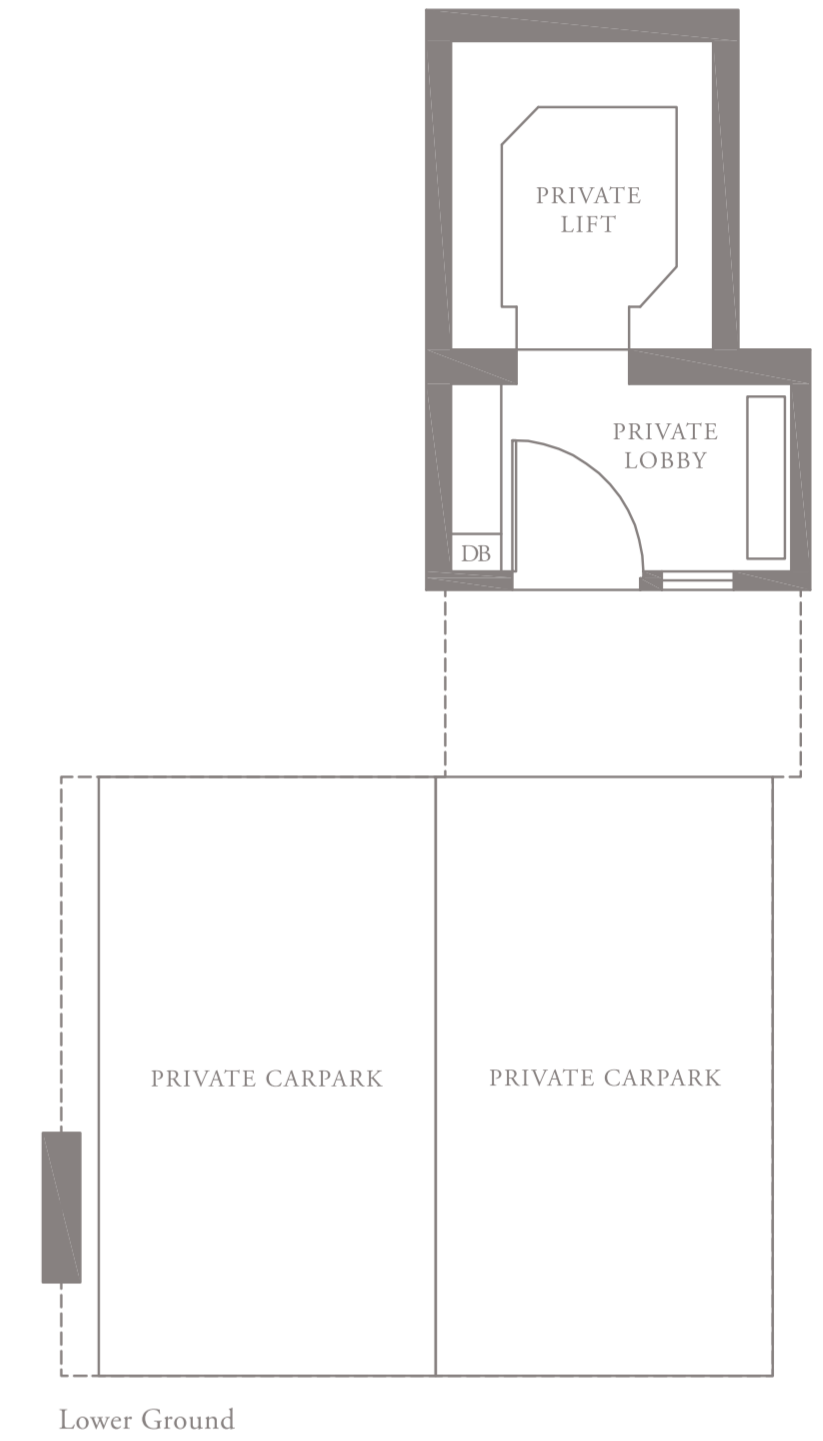

MEYER HOUSE

4-BEDROOM . TYPE 4C.4

Unit 04-01

285 sqm, 3068 sqft

- Full-height Sunshading Fin
- Half-height Sunshading Fin

LEVEL 4