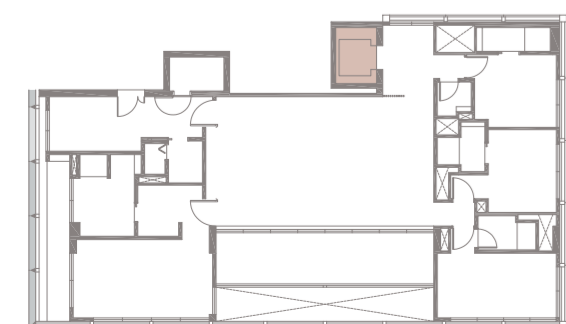

LEVEL 3 TYPE 4C.3