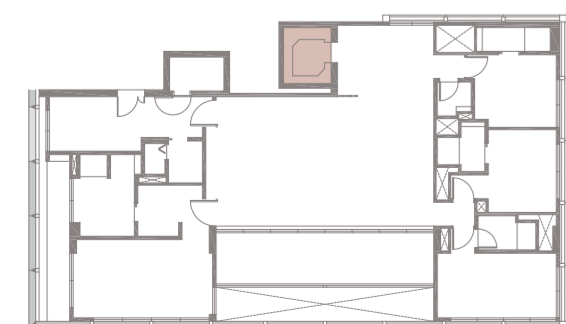

LEVEL 4 TYPE 4C.4