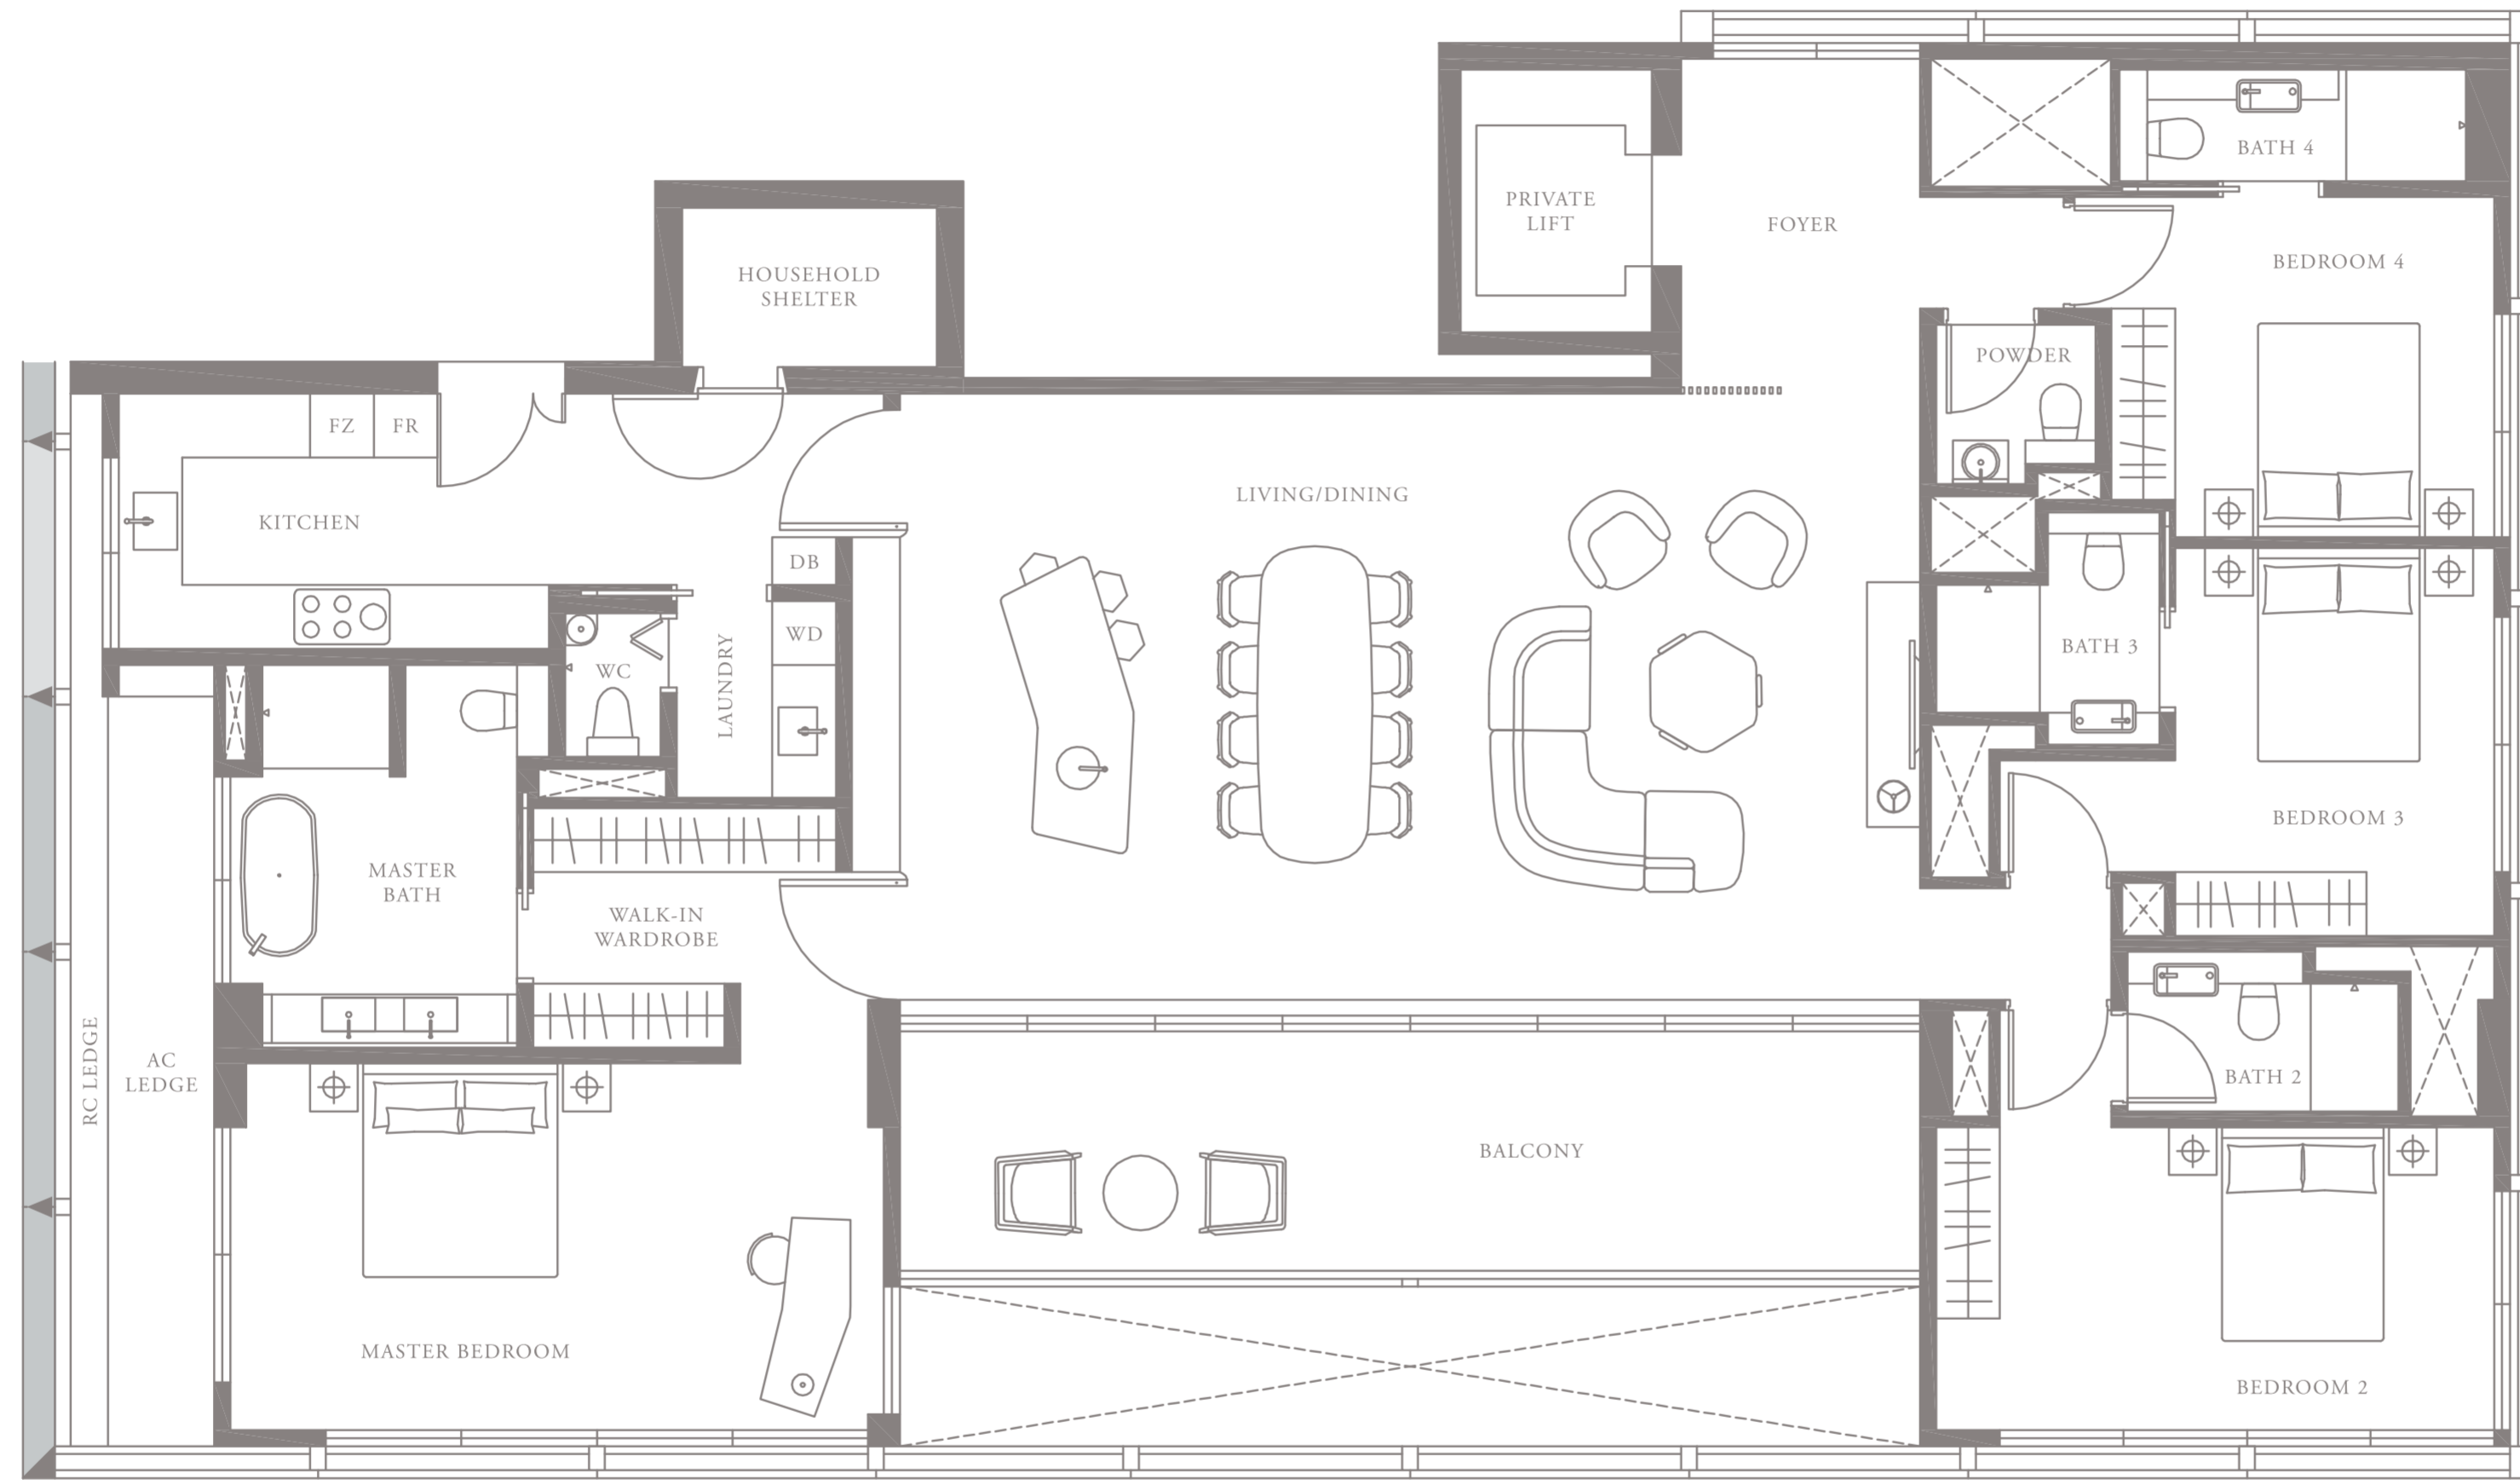

MEYER HOUSE

4-BEDROOM . TYPE 4C.3

Unit 03-01

272 sqm, 2928 sqft

- Full-height Sunshading Fin
- Half-height Sunshading Fin

LEVEL 3