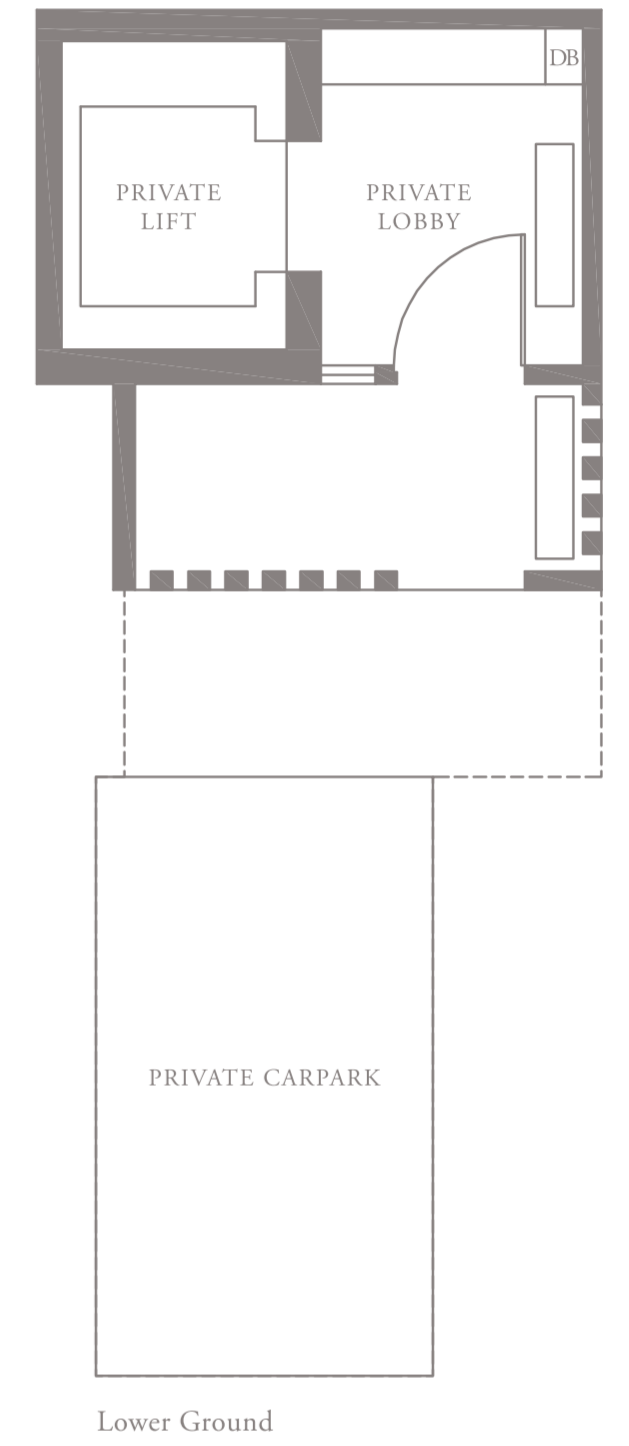

Lower Ground