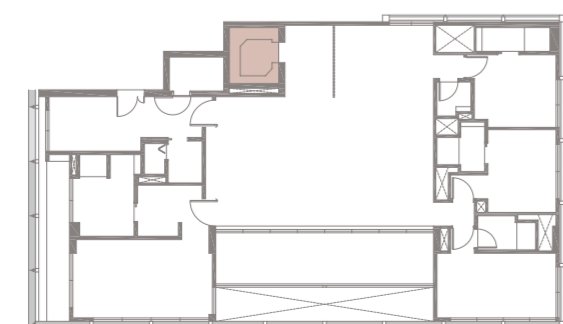

LEVEL 5 TYPE 4C.5